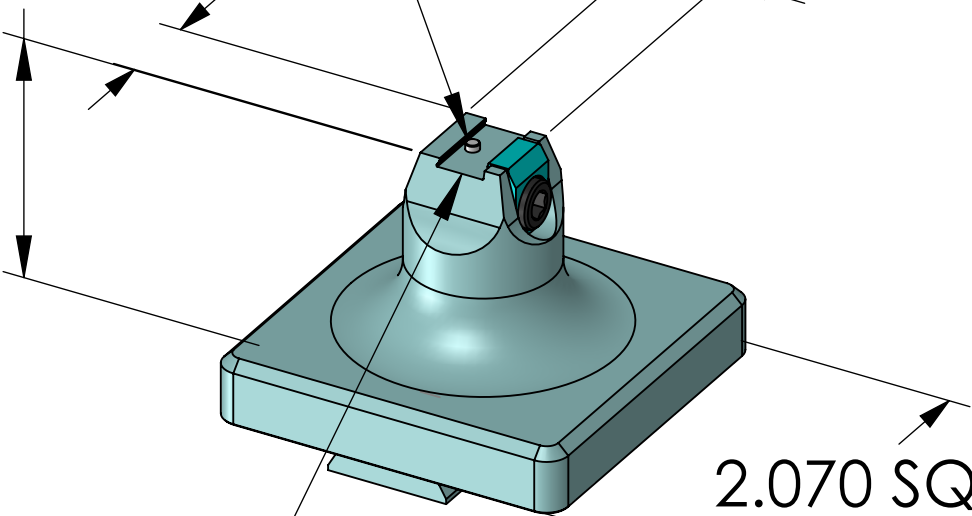

LOCATOR

1/8" X 3/4"  
DOVETAIL  
(RWP-002 & SS)  
INTERFACE

LOCATOR

1.438  
HEIGHT

.478

.478

2.070 SQ.

3/64" X 9/32"  
DOVETAIL

**RWP-010SS**