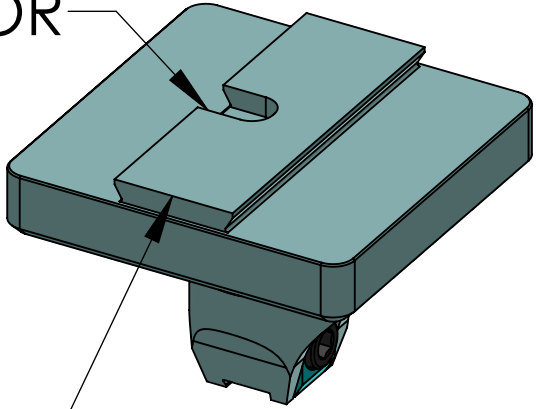

LOCATOR

1/8" X 3/4"  
DOVETAIL  
(RWP-002 & SS)  
INTERFACE

LOCATOR

1.438  
HEIGHT

.478

.478

2.070 SQ.

3/64" X 9/32"  
DOVETAIL

**RWP-010SS**